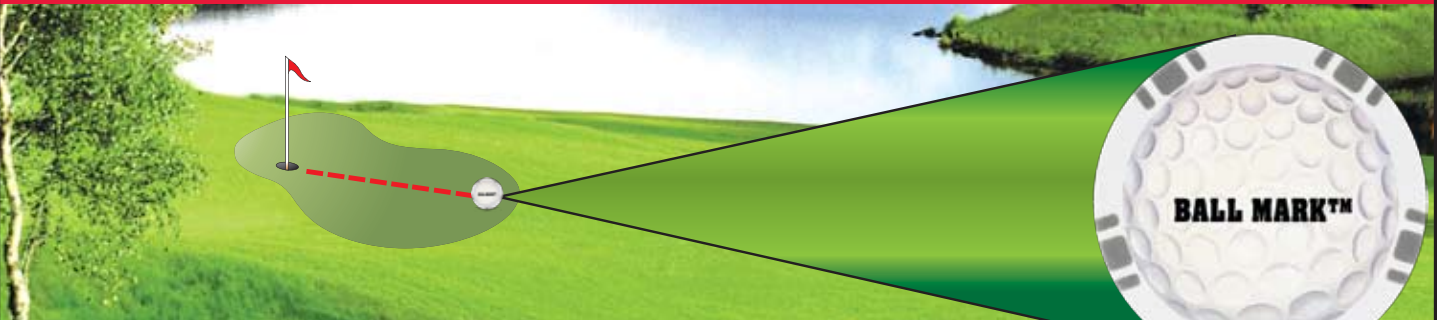

Promotional Golf Giveaway

Ball Mark™ Poker Chip Golf Ball Marker | Item # 10-BM3

Retail Packaging and Chip Customization Available

Customization and bulk discounts available; please call your sales representative for pricing. Perfect to market your Golf Course or next big corporate event!